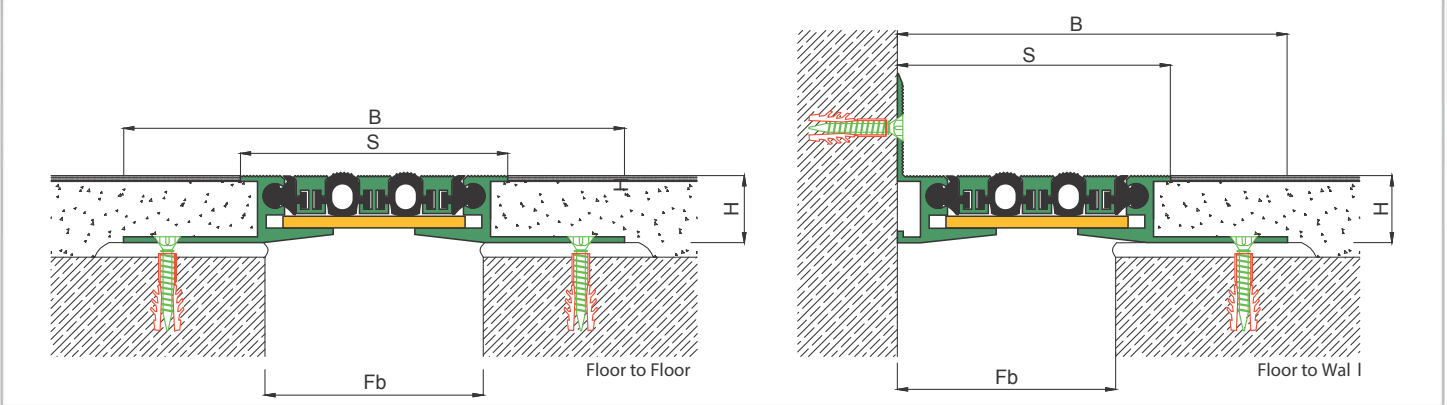

AS A226 flush mounted floor profiles are designed for pedestrians and can easily be applied to all types of floors. Adjustable interlocking profile and gasket configuration makes them available for gaps up to 200 mm and enables to meet horizontal & lateral movements. Profiles higher than 28 mm can be manufactured heavy duty class. If inquired, AS A226 is able to be applied with wall type AS A126 and this dual application brings in a decorative aspect. Profiles are delivered factory-assembled.

- Application Areas** : Indoor & Outdoor / Floor
Ideal for : Shopping Malls, Airports, Residences, Hospitals, Hotels, Public & Commercial Buildings etc.
Material : Mill Finish Aluminum (Anodizing optional), TPE Gasket
Aluminum Alloy : 6063 AA-USA / EN AW 6063
Optional Supplies : Fire Barrier, Waterproof EPDM membrane

FLOOR

* Visuals are representative and the profile configuration may differ depending on the characteristics requested.

GASKET COLORS: **BLACK** GREY BEIGE Custom Colors available.

LOCATION	MODEL	GAP (Fb) mm	HEIGHT (H) MM	OVERALL WIDTH (B) mm	VISIBLE WIDTH (S) mm	MOVEMENT (W) mm	LOAD CAPACITY	STANDARD LENGTH (mt)
Floor to Floor	AS A226-030	30	15	127	50	± 2		3
	AS A226-050	50	15	148	68	± 4		3
	AS A226-050	50	23	150	70	± 4		3
	AS A226-075	75	23	172	92	± 6		3
	AS A226-100	100	23 / 50	194	115	± 8		3
	AS A226-120	120	23 / 50	215	135	± 10		3
	AS A226-160	160	23 / 50	255	175	± 14		3
	AS A226-180	180	23 / 50	275	195	± 16		3
	AS A226-200	200	23 / 50	298	218	± 18		3

Note: Please ask for different sizes

Profil No Profile Number	AS A226 180	AS A226 180K
Fb (mm)	180	180
H (mm) yaklaşık approx.	24	24
W± (mm) yaklaşık approx.	±16	±16
Renk Color	Alüminyum: Natürel, Fitiller: Siyah, gri, diğer Aluminum: Natural, Inserts: Black, grey, others	
Malzeme Material	Alüminyum, TPE Termoplastik Elastomer Aluminum, TPE Thermoplastic Elastomer	
Standart Uzunluk Standard Length	3	
Yükleme Kapasitesi Load-Bearing Capacity	