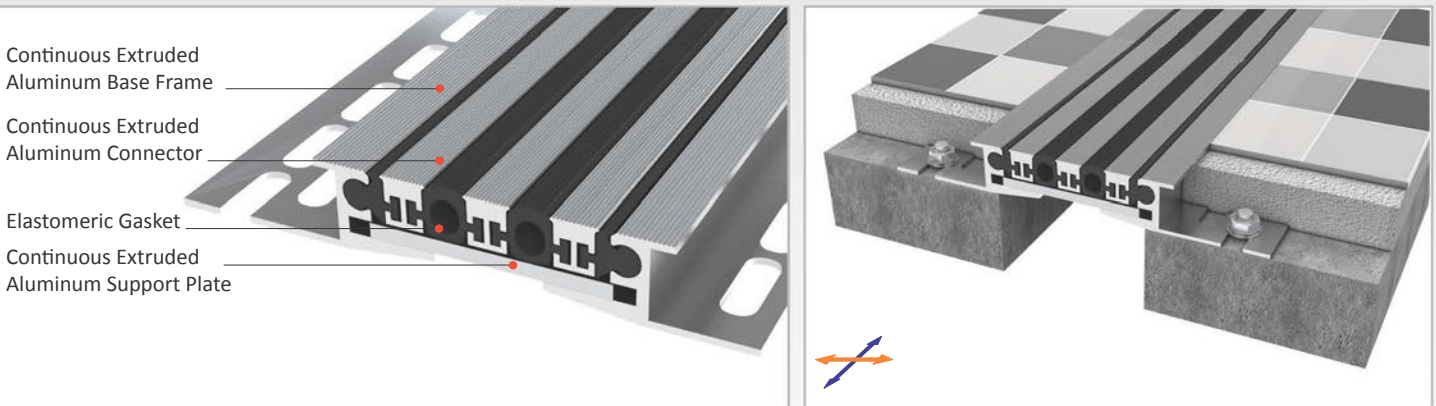

AS A226 flush mounted floor profiles are designed for pedestrians and can easily be applied to all types of floors. Adjustable interlocking profile and gasket configuration makes them available for gaps up to 200 mm and enables to meet horizontal & lateral movements. Profiles higher than 28 mm can be manufactured heavy duty class. If inquired, AS A226 is able to be applied with wall type AS A126 and this dual application brings in a decorative aspect. Profiles are delivered factory-assembled.

- Application Areas** : Indoor & Outdoor / Floor
Ideal for : Shopping Malls, Airports, Residences, Hospitals, Hotels, Public & Commercial Buildings etc.
Material : Mill Finish Aluminum (Anodizing optional), TPE Gasket
Aluminum Alloy : 6063 AA-USA / EN AW 6063
Optional Supplies : Fire Barrier, Waterproof EPDM membrane

FLOOR

* Visuals are representative and the profile configuration may differ depending on the characteristics requested.

GASKET COLORS: **BLACK** GREY BEIGE Custom Colors available.

LOCATION	MODEL	GAP (Fb) mm	HEIGHT (H) MM	OVERALL WIDTH (B) mm	VISIBLE WIDTH (S) mm	MOVEMENT (W) mm	LOAD CAPACITY	STANDARD LENGTH (mt)
Floor to Floor	AS A226-030	30	15	127	50	± 2		3
	AS A226-050	50	15	148	68	± 4		3
	AS A226-050	50	23	150	70	± 4		3
	AS A226-075	75	23	172	92	± 6		3
	AS A226-100	100	23 / 50	194	115	± 8		3
	AS A226-120	120	23 / 50	215	135	± 10		3
	AS A226-160	160	23 / 50	255	175	± 14		3
	AS A226-180	180	23 / 50	275	195	± 16		3
	AS A226-200	200	23 / 50	298	218	± 18		3

Note: Please ask for different sizes

Profil No Profile Number	AS A226 180	AS A226 180K
Fb (mm)	180	180
H (mm) yaklaşık approx.	24	24
W± (mm) yaklaşık approx.	±16	±16
Renk Color	Alüminyum: Natürel, Fitiller: Siyah, gri, diğer Aluminum: Natural, Inserts: Black, grey, others	
Malzeme Material	Alüminyum, TPE Termoplastik Elastomer Aluminum, TPE Thermoplastic Elastomer	
Standart Uzunluk Standard Length	3	
Yükleme Kapasitesi Load-Bearing Capacity	