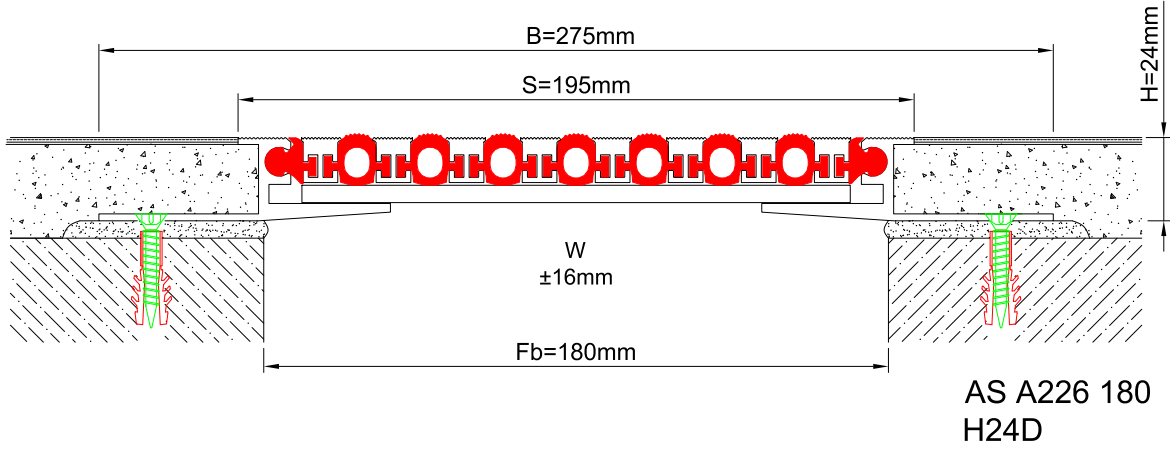

AS A226 flush mounted floor profiles are designed for pedestrians and can easily be applied to all types of floors. Adjustable interlocking profile and gasket configuration makes them available for gaps up to 200 mm and enables to meet horizontal & lateral movements. Profiles higher than 28 mm can be manufactured heavy duty class. If inquired, AS A226 is able to be applied with wall type AS A126 and this dual application brings in a decorative aspect. Profiles are delivered factory-assembled.

FLOOR

* Visuals are representative and the profile configuration may differ depending on the characteristics requested.

GASKET COLORS: **BLACK** GREY BEIGE Custom Colors available.

LOCATION	MODEL	GAP (Fb) mm	HEIGHT (H) MM	OVERALL WIDTH (B) mm	VISIBLE WIDTH (S) mm	MOVEMENT (W) mm	LOAD CAPACITY	STANDARD LENGTH (mt)
Floor to Floor	AS A226-030	30	15	127	50	± 2		3
	AS A226-050	50	15	148	68	± 4		3
	AS A226-050	50	23	150	70	± 4		3
	AS A226-075	75	23	172	92	± 6		3
	AS A226-100	100	23 / 50	194	115	± 8		3
	AS A226-120	120	23 / 50	215	135	± 10		3
	AS A226-160	160	23 / 50	255	175	± 14		3
	AS A226-180	180	23 / 50	275	195	± 16		3
	AS A226-200	200	23 / 50	298	218	± 18		3

Note: Please ask for different sizes

Profil No Profile Number	AS A226 180	AS A226 180K
Fb (mm)	180	180
H (mm) yaklaşık approx.	24	24
W± (mm) yaklaşık approx.	±16	±16
Renk Color	Alüminyum: Natürel, Fitiller: Siyah, gri, diğer Aluminum: Natural, Inserts: Black, grey, others	
Malzeme Material	Alüminyum, TPE Termoplastik Elastomer Aluminum, TPE Thermoplastic Elastomer	
Standart Uzunluk Standard Length	3	
Yükleme Kapasitesi Load-Bearing Capacity	