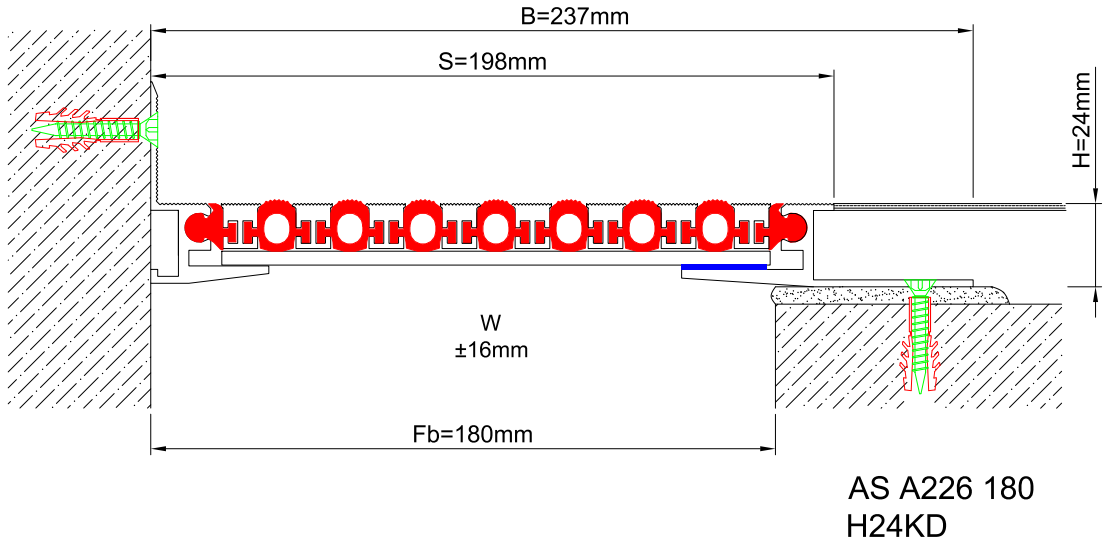

AS A226 flush mounted floor profiles are designed for pedestrians and can easily be applied to all types of floors. Adjustable interlocking profile and gasket configuration makes them available for gaps up to 200 mm and enables to meet horizontal & lateral movements. Profiles higher than 28 mm can be manufactured heavy duty class. If inquired, AS A226 is able to be applied with wall type AS A126 and this dual application brings in a decorative aspect. Profiles are delivered factory-assembled.

FLOOR

* Visuals are representative and the profile configuration may differ depending on the characteristics requested.

GASKET COLORS: **BLACK** GREY BEIGE Custom Colors available.

LOCATION	MODEL	GAP (Fb) mm	HEIGHT (H) MM	OVERALL WIDTH (B) mm	VISIBLE WIDTH (S) mm	MOVEMENT (W) mm	LOAD CAPACITY	STANDARD LENGTH (mt)
Floor to Floor	AS A226-030	30	15	127	50	± 2		3
	AS A226-050	50	15	148	68	± 4		3
	AS A226-050	50	23	150	70	± 4		3
	AS A226-075	75	23	172	92	± 6		3
	AS A226-100	100	23 / 50	194	115	± 8		3
	AS A226-120	120	23 / 50	215	135	± 10		3
	AS A226-160	160	23 / 50	255	175	± 14		3
	AS A226-180	180	23 / 50	275	195	± 16		3
	AS A226-200	200	23 / 50	298	218	± 18		3

Note: Please ask for different sizes

Profil No Profile Number	AS A226 180	AS A226 180K
Fb (mm)	180	180
H (mm) yaklaşık approx.	24	24
W± (mm) yaklaşık approx.	±16	±16
Renk Color	Alüminyum: Natürel, Fitiller: Siyah, gri, diğer Aluminum: Natural, Inserts: Black, grey, others	
Malzeme Material	Alüminyum, TPE Termoplastik Elastomer Aluminum, TPE Thermoplastic Elastomer	
Standart Uzunluk Standard Length	3	
Yükleme Kapasitesi Load-Bearing Capacity	